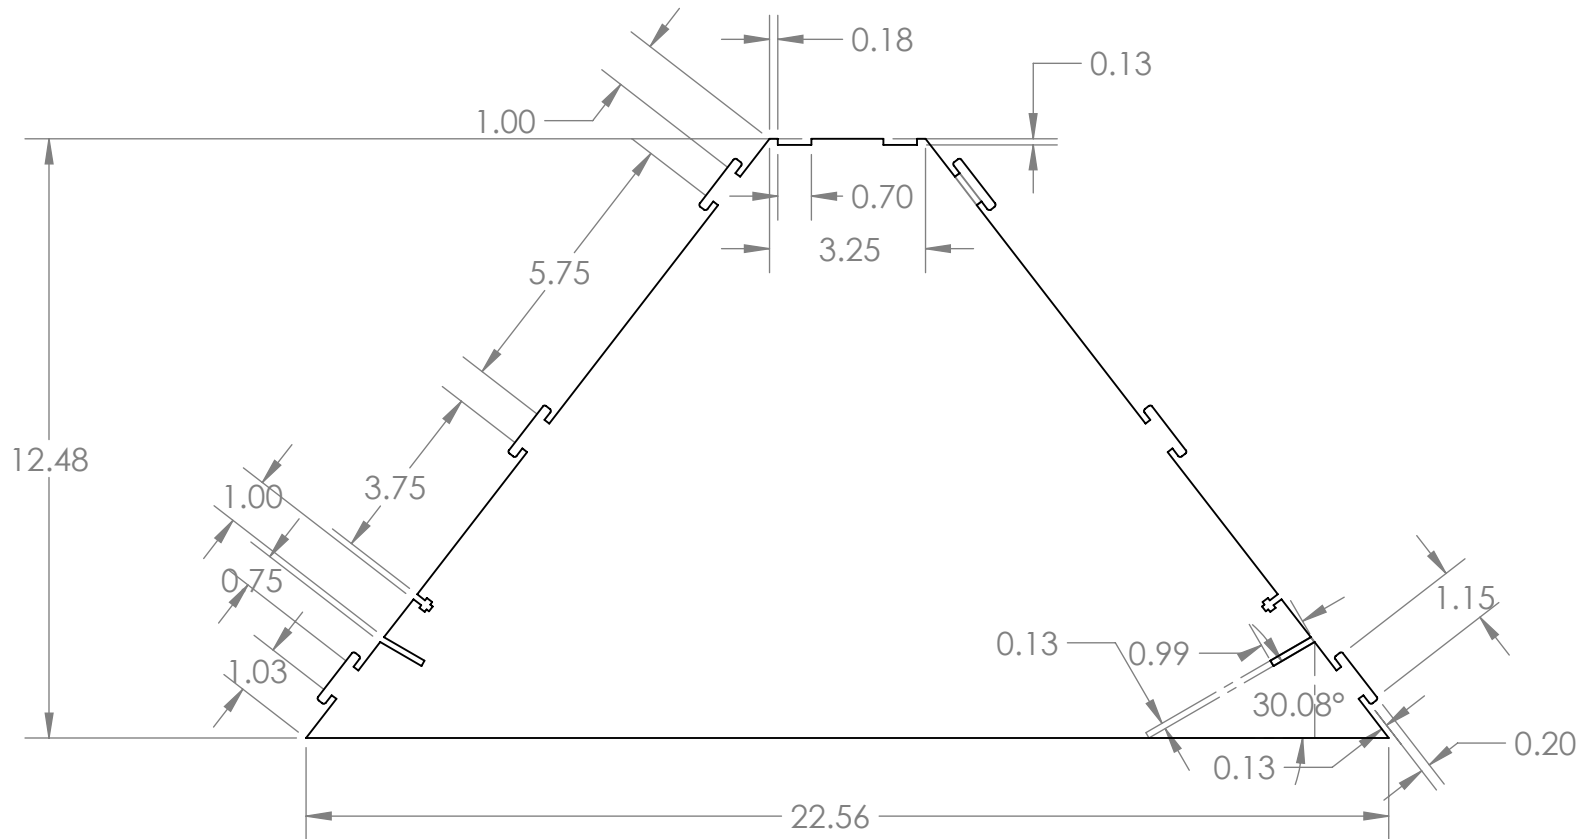

LIGHTING MODULE FACE PLATE

MATERIAL: 1/8 INCH BLACK ABS SHEET, SINGLE-SIDE HAIR-CELL FINISH

ALL DIMENSIONS IN INCHES