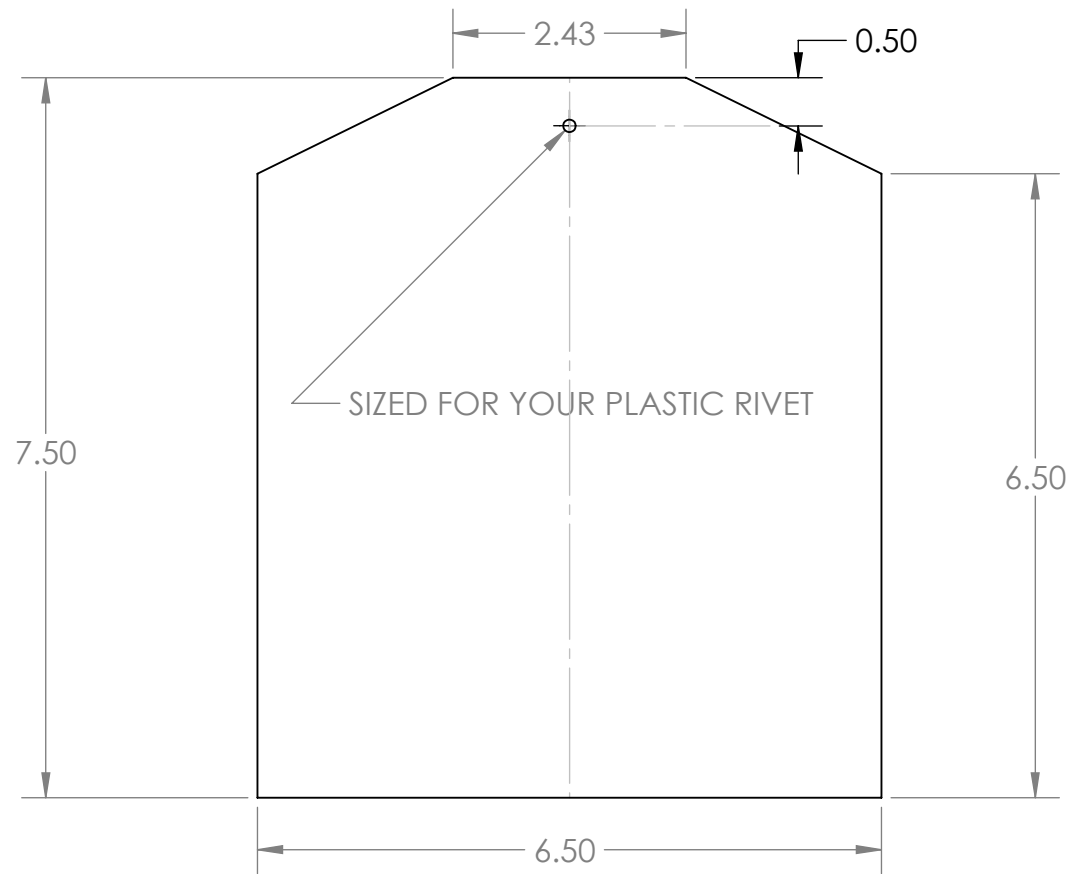

# LIGHTING MODULE HATCH

MATERIAL: 1/8 INCH BLACK ABS SHEET, SINGLE-SIDE HAIR-CELL FINISH

ALL DIMENSIONS IN INCHES