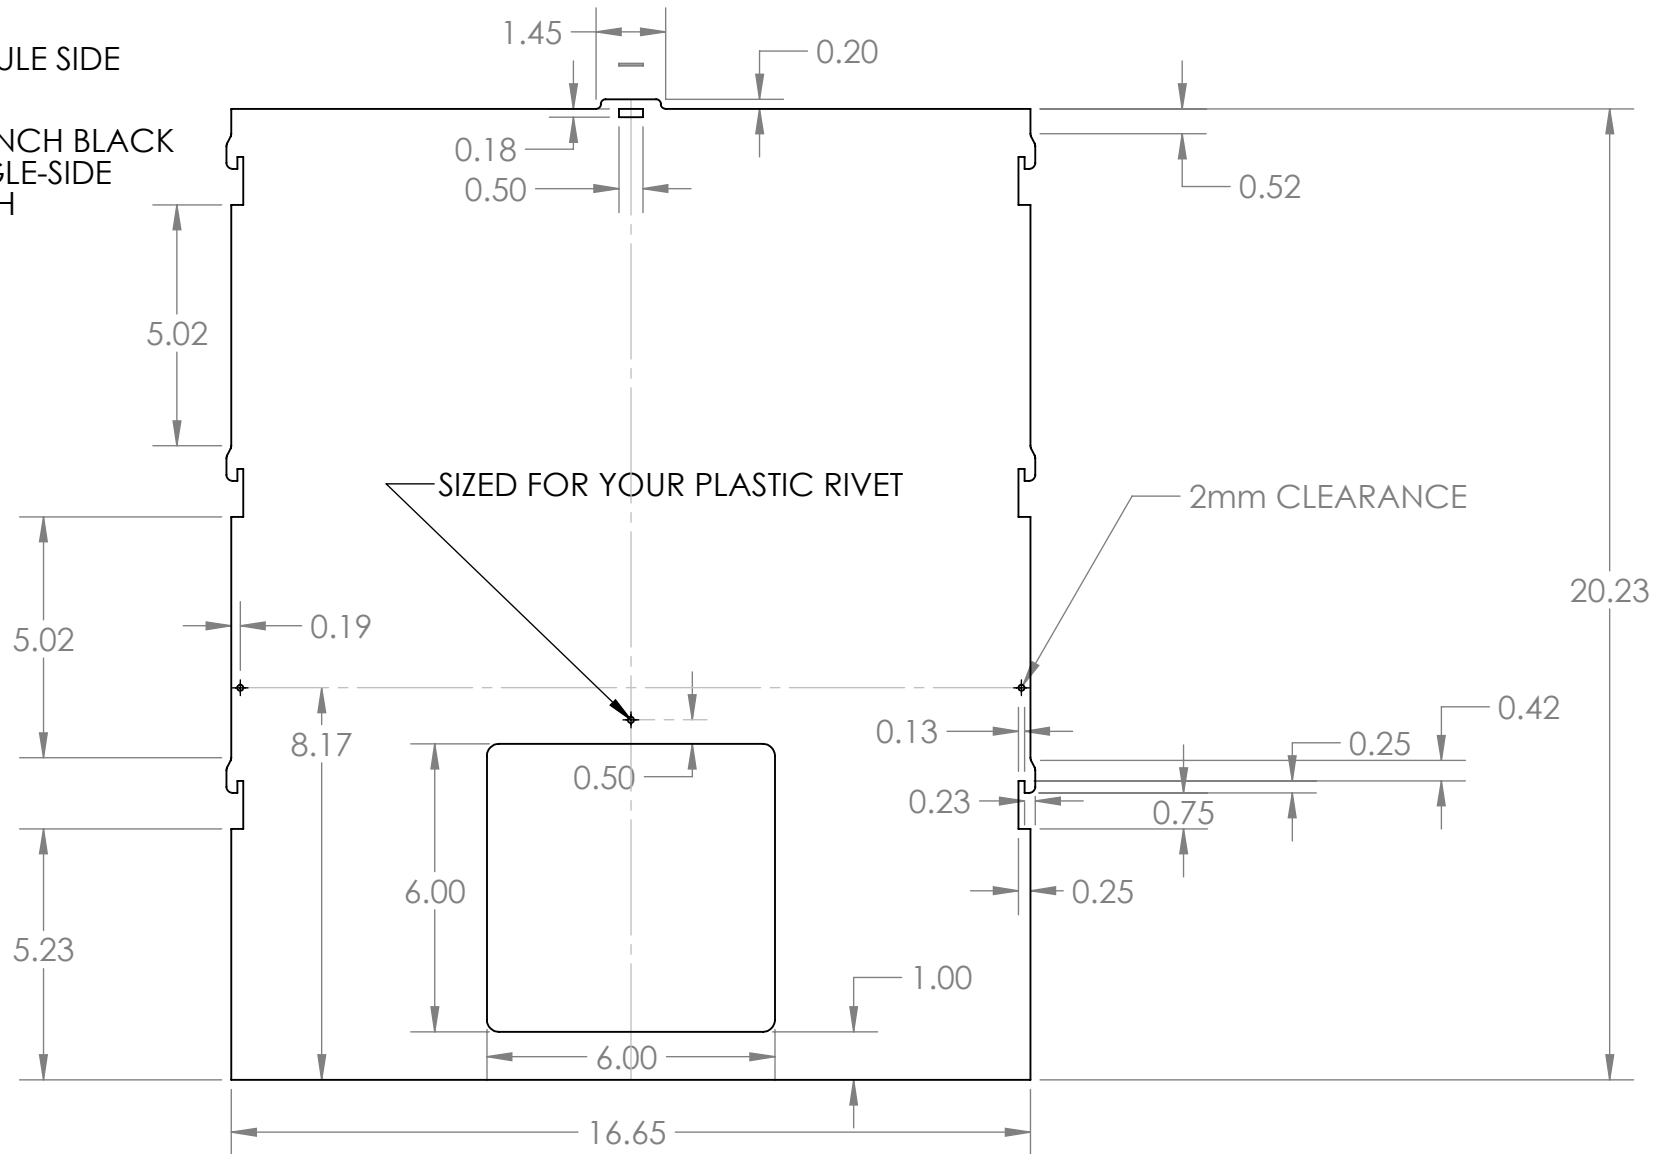

LIGHTING MODULE SIDE

MATERIAL: 1/8 INCH BLACK
ABS SHEET, SINGLE-SIDE
HAIR-CELL FINISH

ALL DIMENSIONS IN INCHES