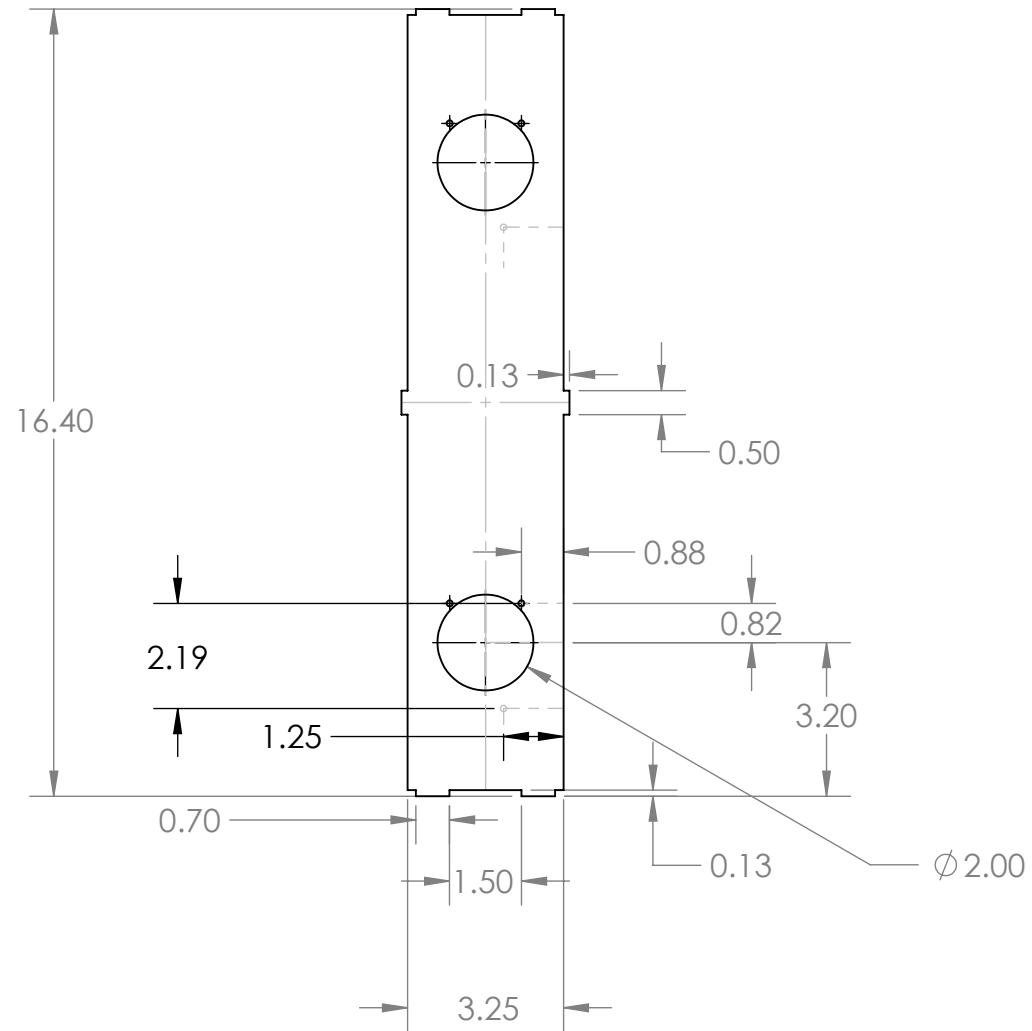

LIGHTING MODULE TOP

MATERIAL: 1/16 INCH BLACK FR4

ALL HOLES 2mm CLEARANCE
(6 HOLES TOTAL)

ALL DIMENSIONS IN INCHES