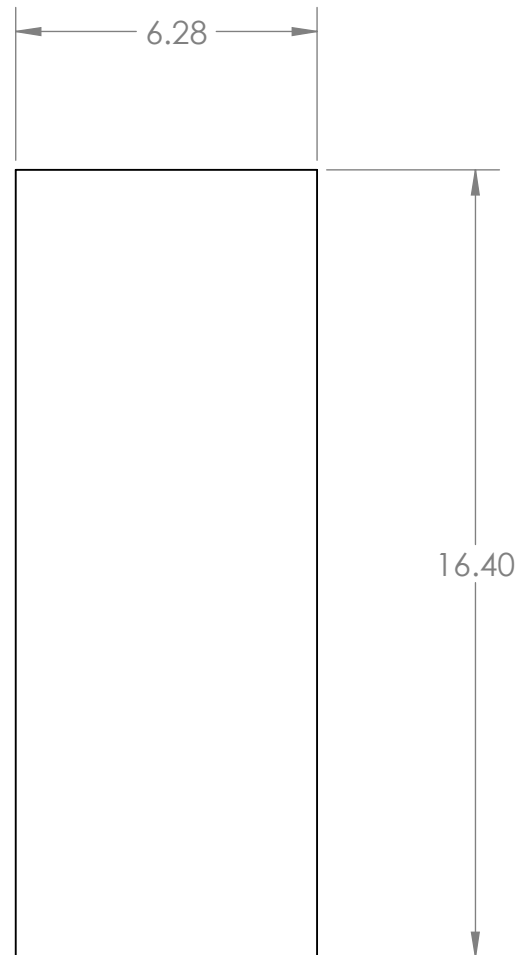

SMALL BAFFLE

MATERIAL: 1/8 INCH BLACK  
ABS SHEET, SINGLE-SIDE  
HAIR-CELL FINISH

ALL DIMENSIONS IN INCHES